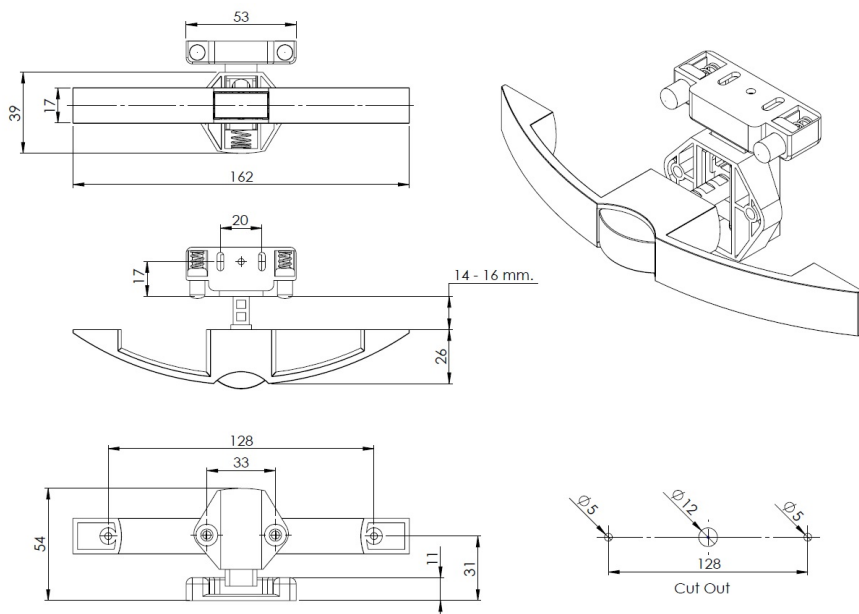

PRODUCT SHEET

Description:

Slam Lock Handle "RV", 14-16mm, cc:128mm, BLK, Zamak Handle & Grey ABS Housing, Incl. Grey ABS Striker W/Spring Tension

Item number:

14.03.071-0

Units	Box	Carton	HS Code	Barcode
Pcs.	10	100	8301300000	
				5704866513005